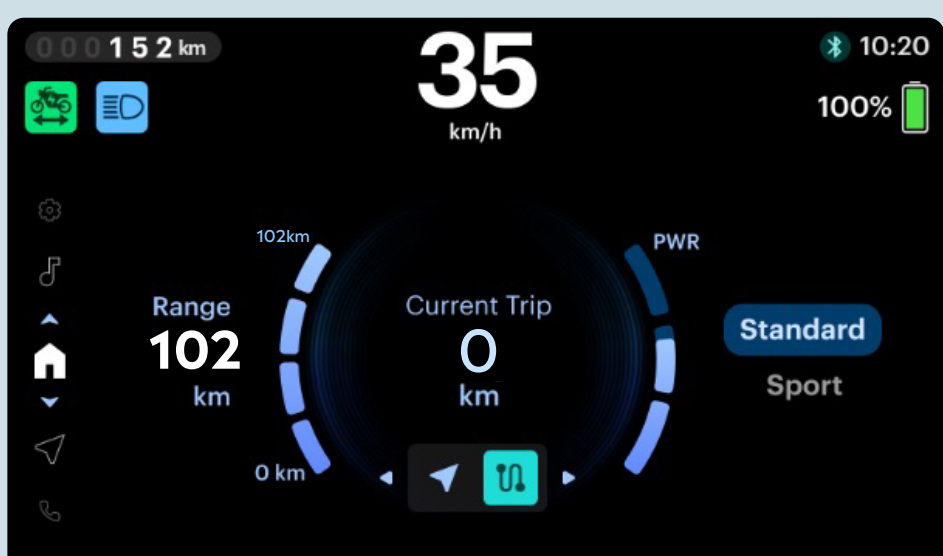

In-Vehicle Infotainment

Smart, Clear, and Connected Riding Experience

- » 17.78cm (7") Dynamic TFT display for sharp, clear visuals*.
- » Honda RoadSync Duo for seamless mobile integration*.

- » All essential information at a glance.
- » Day & Night modes for optimal clarity.
- » Control everything with easy toggles.

* This feature is available in the Activa e: Honda RoadSync Duo® variant only

Riding Modes

A mode for every mood

Econ Mode:

Maximizes efficiency by reducing power, softening acceleration, and extending range for a greener ride.

Standard Mode:

Balances power and efficiency for smooth acceleration and everyday comfort.

Sports Mode:

Enhances performance with increased power, sharper acceleration, and higher speed for a thrilling ride.