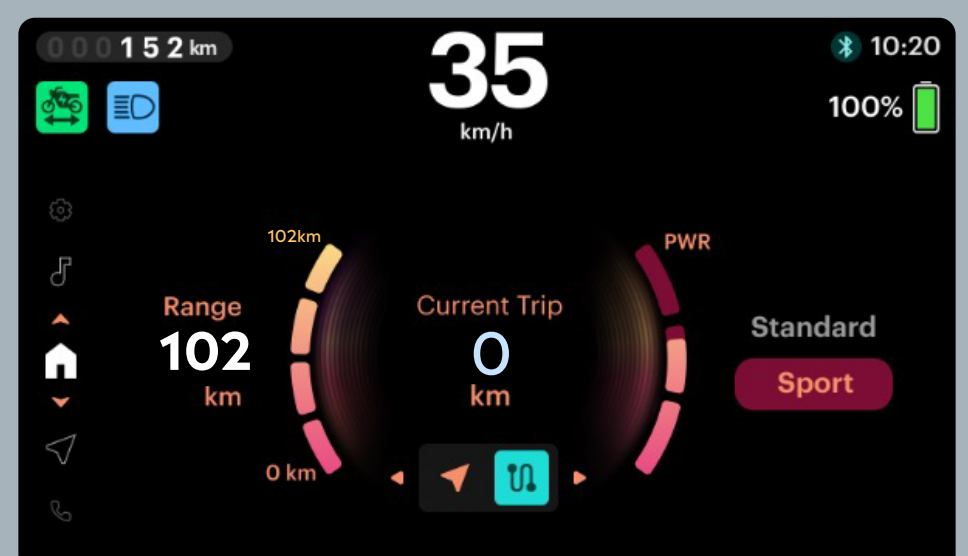

In-Vehicle Infotainment

Smart, Clear, and Connected Riding Experience

- » 17.78cm (7") Dynamic TFT display for sharp, clear visuals*.
- » Honda RoadSync Duo for seamless mobile integration*.

- » All essential information at a glance.
- » Day & Night modes for optimal clarity.
- » Control everything with easy toggles.

* This feature is available in the Activa e: Honda RoadSync Duo® variant only

Riding Modes

A mode for every mood

Econ Mode:

Maximizes efficiency by reducing power, softening acceleration, and extending range for a greener ride.

Standard Mode:

Balances power and efficiency for smooth acceleration and everyday comfort.

Sports Mode:

Enhances performance with increased power, sharper acceleration, and higher speed for a thrilling ride.