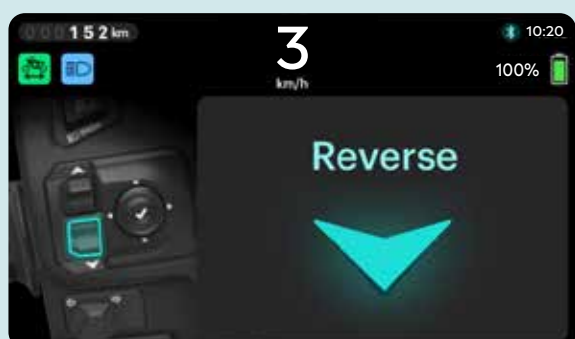

Twin-fork suspension for smooth, confident rides.