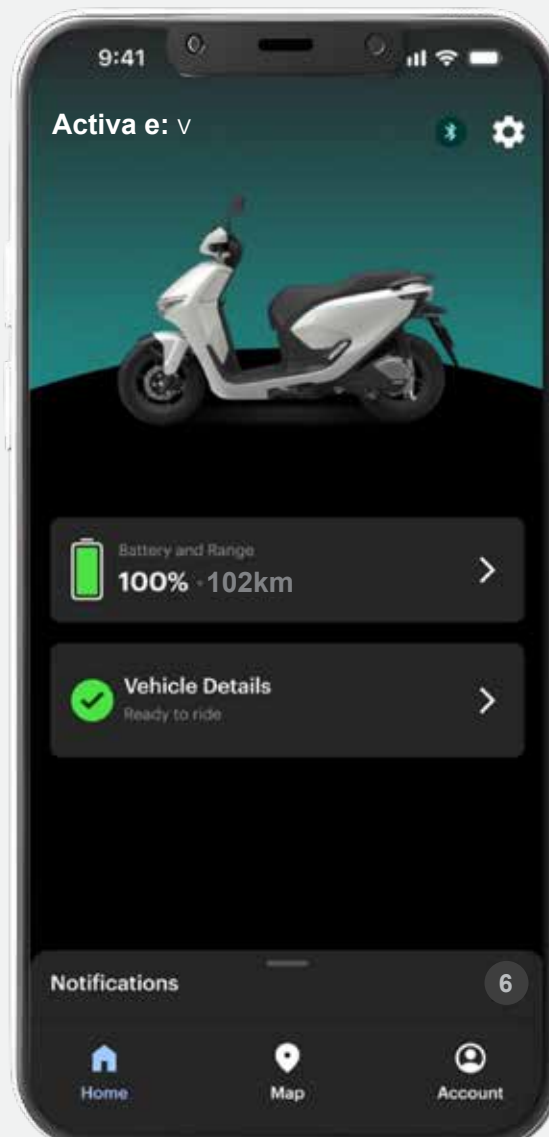

» **Honda e: SWAP** takes care of battery maintenance, so you don't have to.

Honda
RoadSync Duo[®]

Activa e: Honda RoadSync Duo[®] App Stay Connected, Ride Effortlessly

The Activa e: Honda RoadSync Duo[®] App unites your smartphone and Activa e: for a seamlessly connected ride.

 **Navigate***

Easily find your way with reliable navigation.

 **Initiate Calls***

Enjoy the seamless connectivity on the go, all the while your full focus stays on the ride.

 **Control Music***

Play and manage your music effortlessly at your fingertips.

Swapping Stations
Locate your nearest e: SWAP Stations.

Reminders*
Get maintenance reminders & vehicle diagnostics.

* This feature is available in the Activa e: Honda RoadSync Duo[®] variant only

Smart Key - Unlock in style

Powered by H-Smart technology, the Honda Smart Key unlocks a world of convenience with features designed to enhance your Activa e: experience.

Smart Find

Locate your Activa e: in parking lots or low-light conditions with the answer back feature.